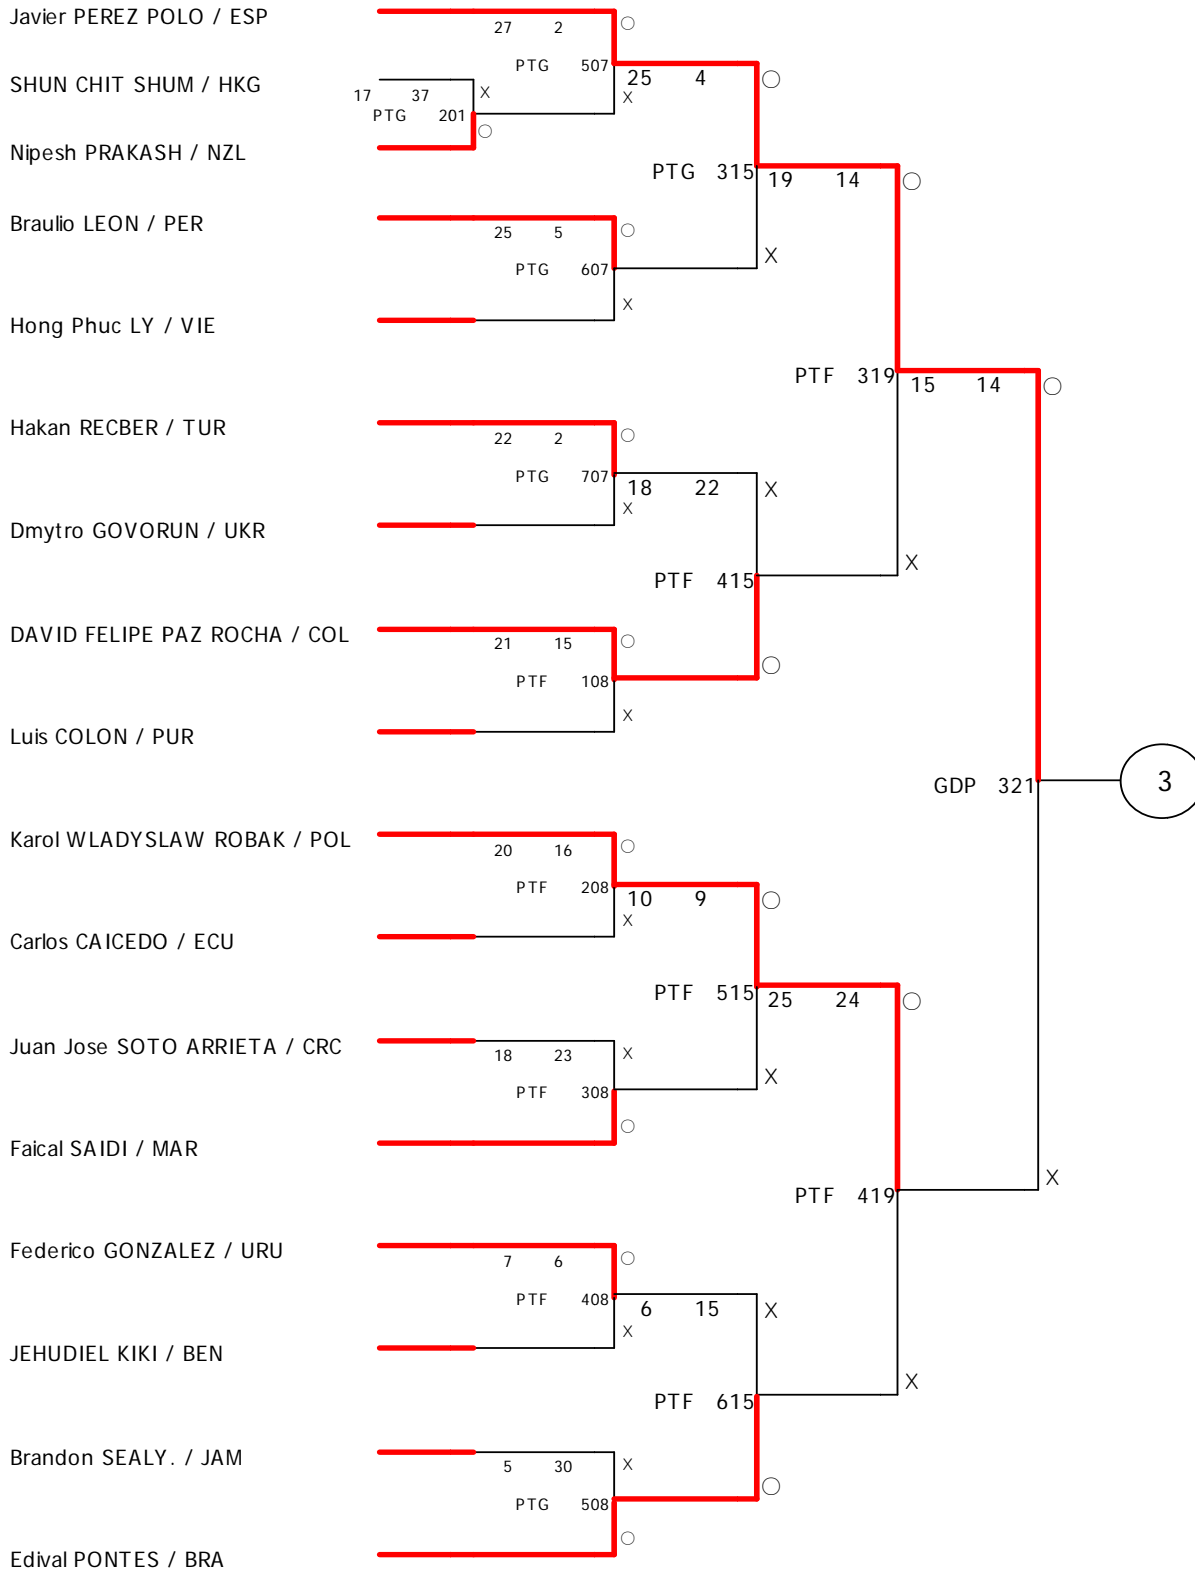

130

Georgy POPOV / RUS

Gold	Jun-seo BAE	KOR
Silver	Georgy POPOV	RUS
Bronze	Paulo MELO	BRA
Bronze	Armin HADIPOUR SEIGHALANI	IRI

Manchester 2019 World Taekwondo Championships

Seniors/M -68kg

Manchester 2019 World Taekwondo Championships

Seniors/M -68kg

Manchester 2019 World Taekwondo Championships

Seniors/M -68kg

Manchester 2019 World Taekwondo Championships

Seniors/M -68kg

Manchester 2019 World Taekwondo Championships

Seniors / M -68kg

Dae-hoon LEE / KOR