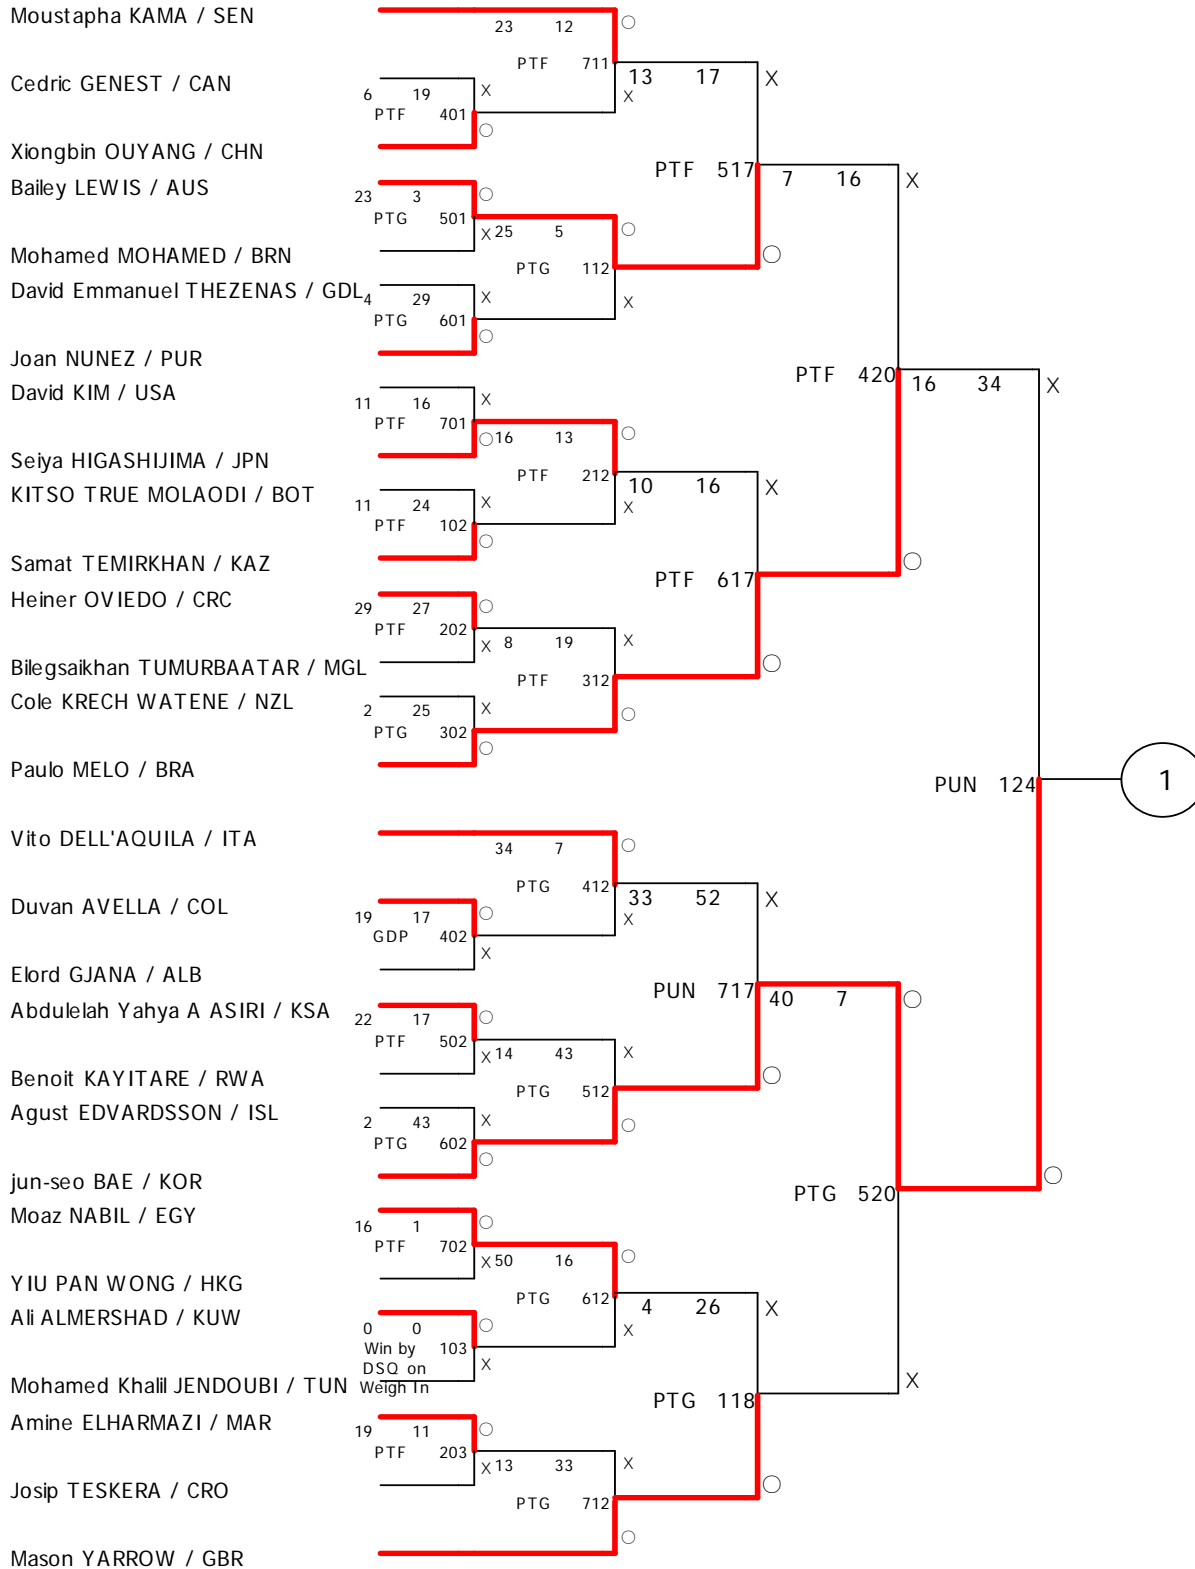

Manchester 2019 World Taekwondo Championships

Seniors/M -54kg

Manchester 2019 World Taekwondo Championships

Seniors/M -54kg

Manchester 2019 World Taekwondo Championships

Seniors / M -54kg

Jun-seo BAE / KOR

53 24

130

Georgy POPOV / RUS

Gold	Jun-seo BAE	KOR
Silver	Georgy POPOV	RUS
Bronze	Paulo MELO	BRA
Bronze	Armin HADIPOUR SEIGHALANI	IRI

Manchester 2019 World Taekwondo Championships

Seniors/M -68kg

Manchester 2019 World Taekwondo Championships