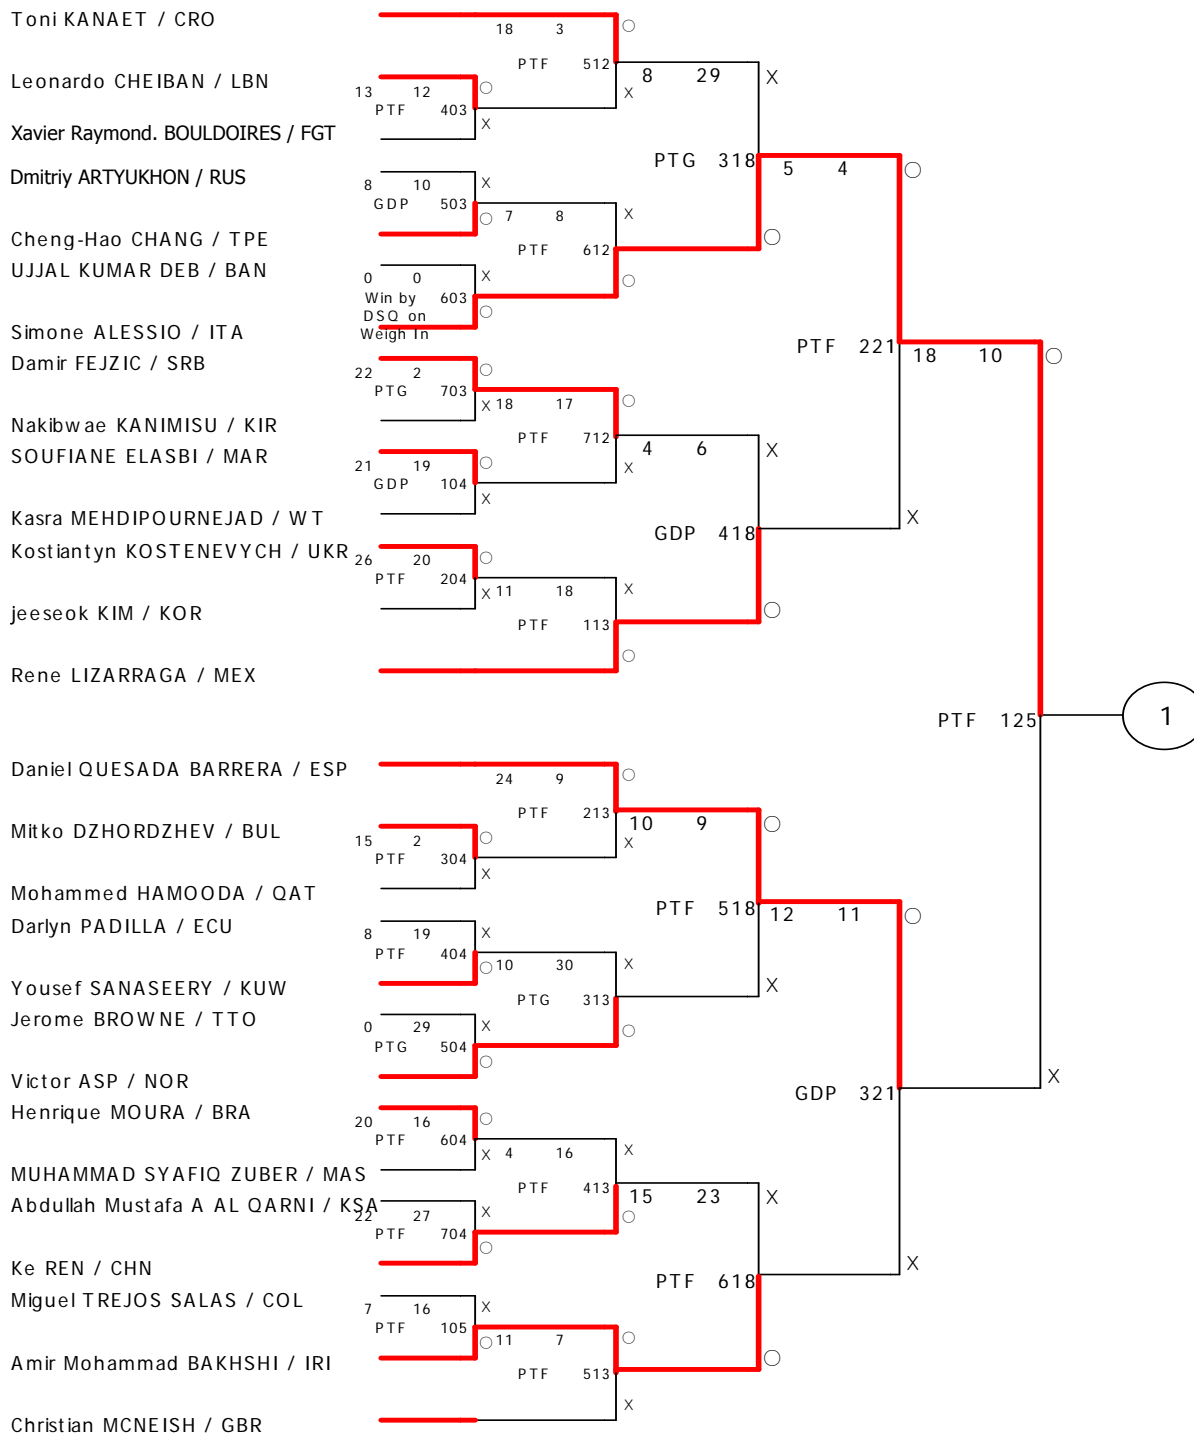

Manchester 2019 World Taekwondo Championships

Seniors/M -74kg

Gold		
Silver		
Bronze		
Bronze	Daniel QUESADA BARRERA	ESP