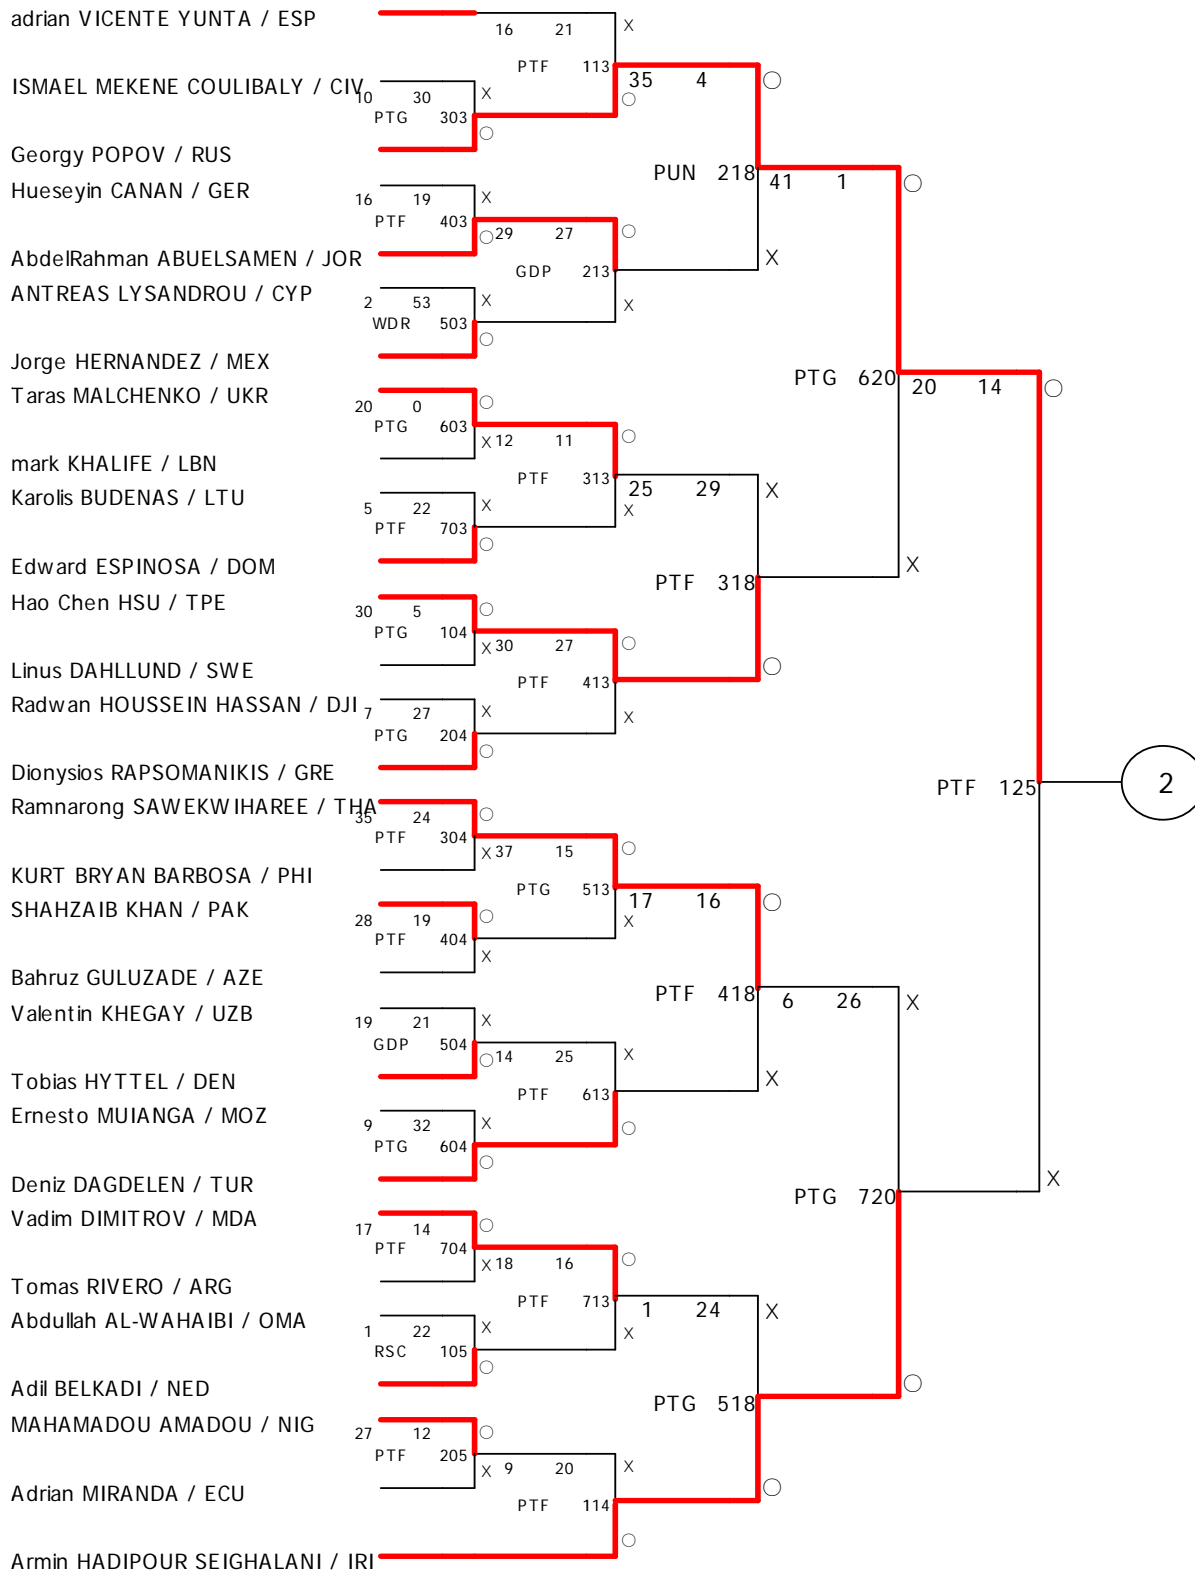

Manchester 2019 World Taekwondo Championships

Seniors/M -54kg

Manchester 2019 World Taekwondo Championships

Seniors/M -54kg

Manchester 2019 World Taekwondo Championships

Seniors / M -54kg

Jun-seo BAE / KOR

53 24

130

Georgy POPOV / RUS

Gold	Jun-seo BAE	KOR
Silver	Georgy POPOV	RUS
Bronze	Paulo MELO	BRA
Bronze	Armin HADIPOUR SEIGHALANI	IRI

Manchester 2019 World Taekwondo Championships

Seniors/M -68kg

Manchester 2019 World Taekwondo Championships