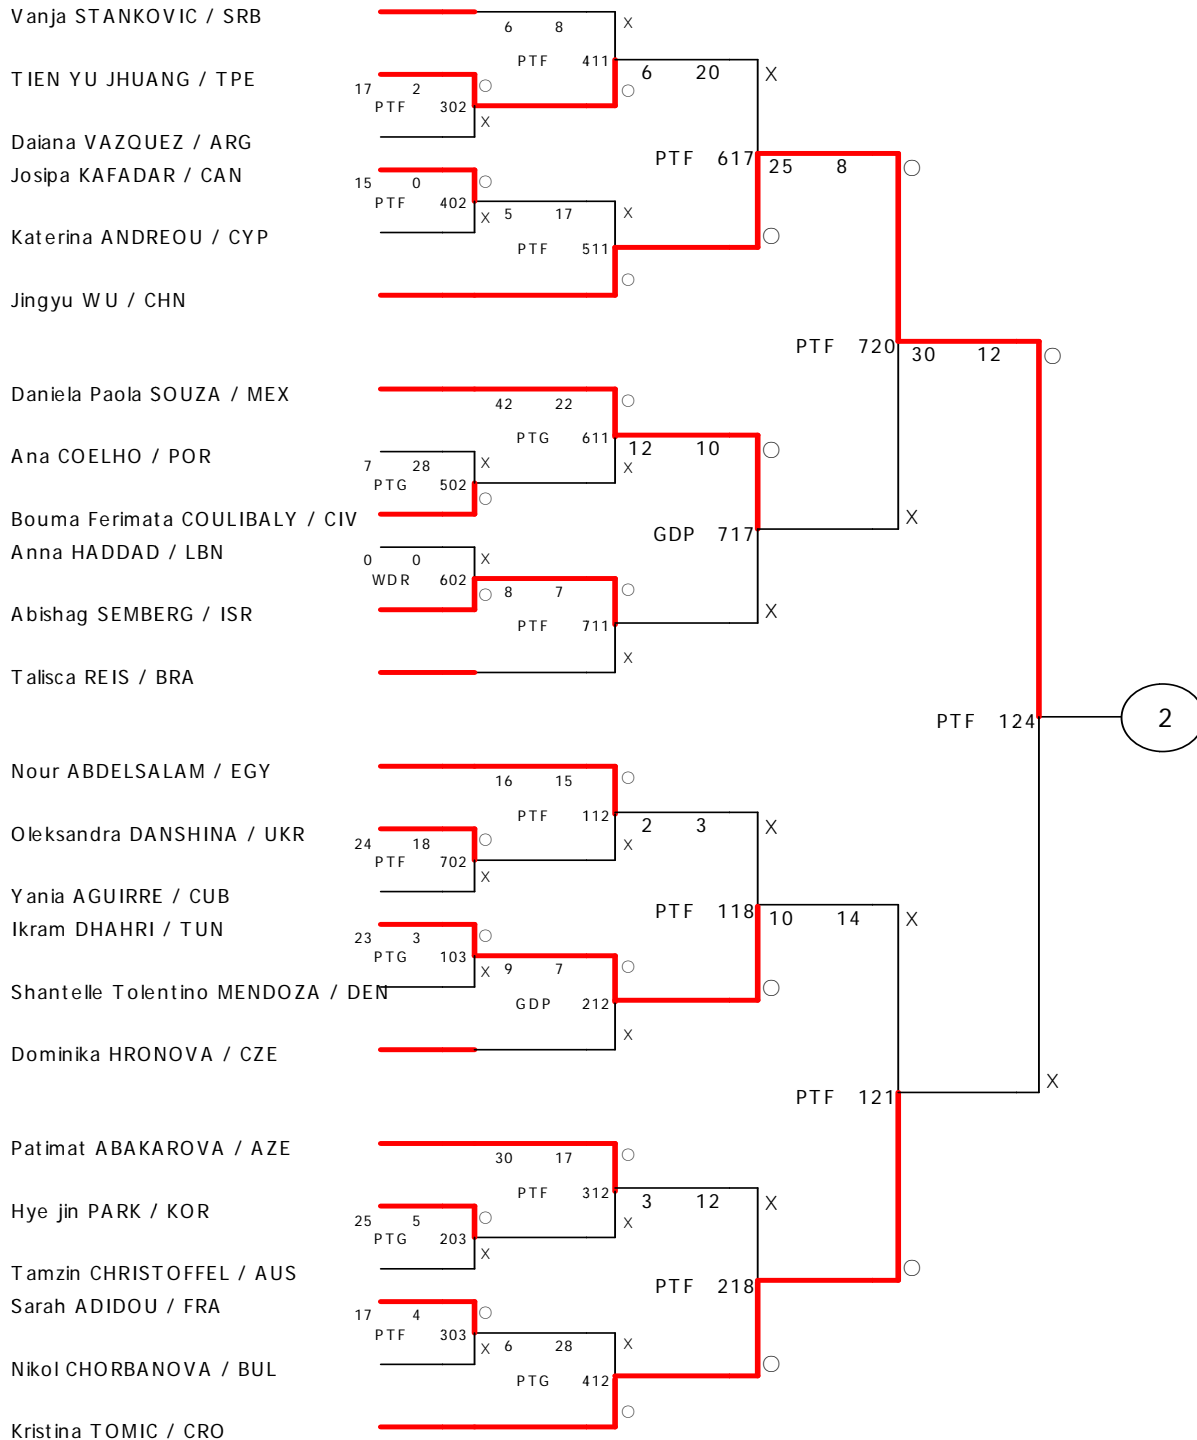

Manchester 2019 World Taekwondo Championships

Seniors/W -49kg

Gold		
Silver		
Bronze		
Bronze	Kristina TOMIC	CRO