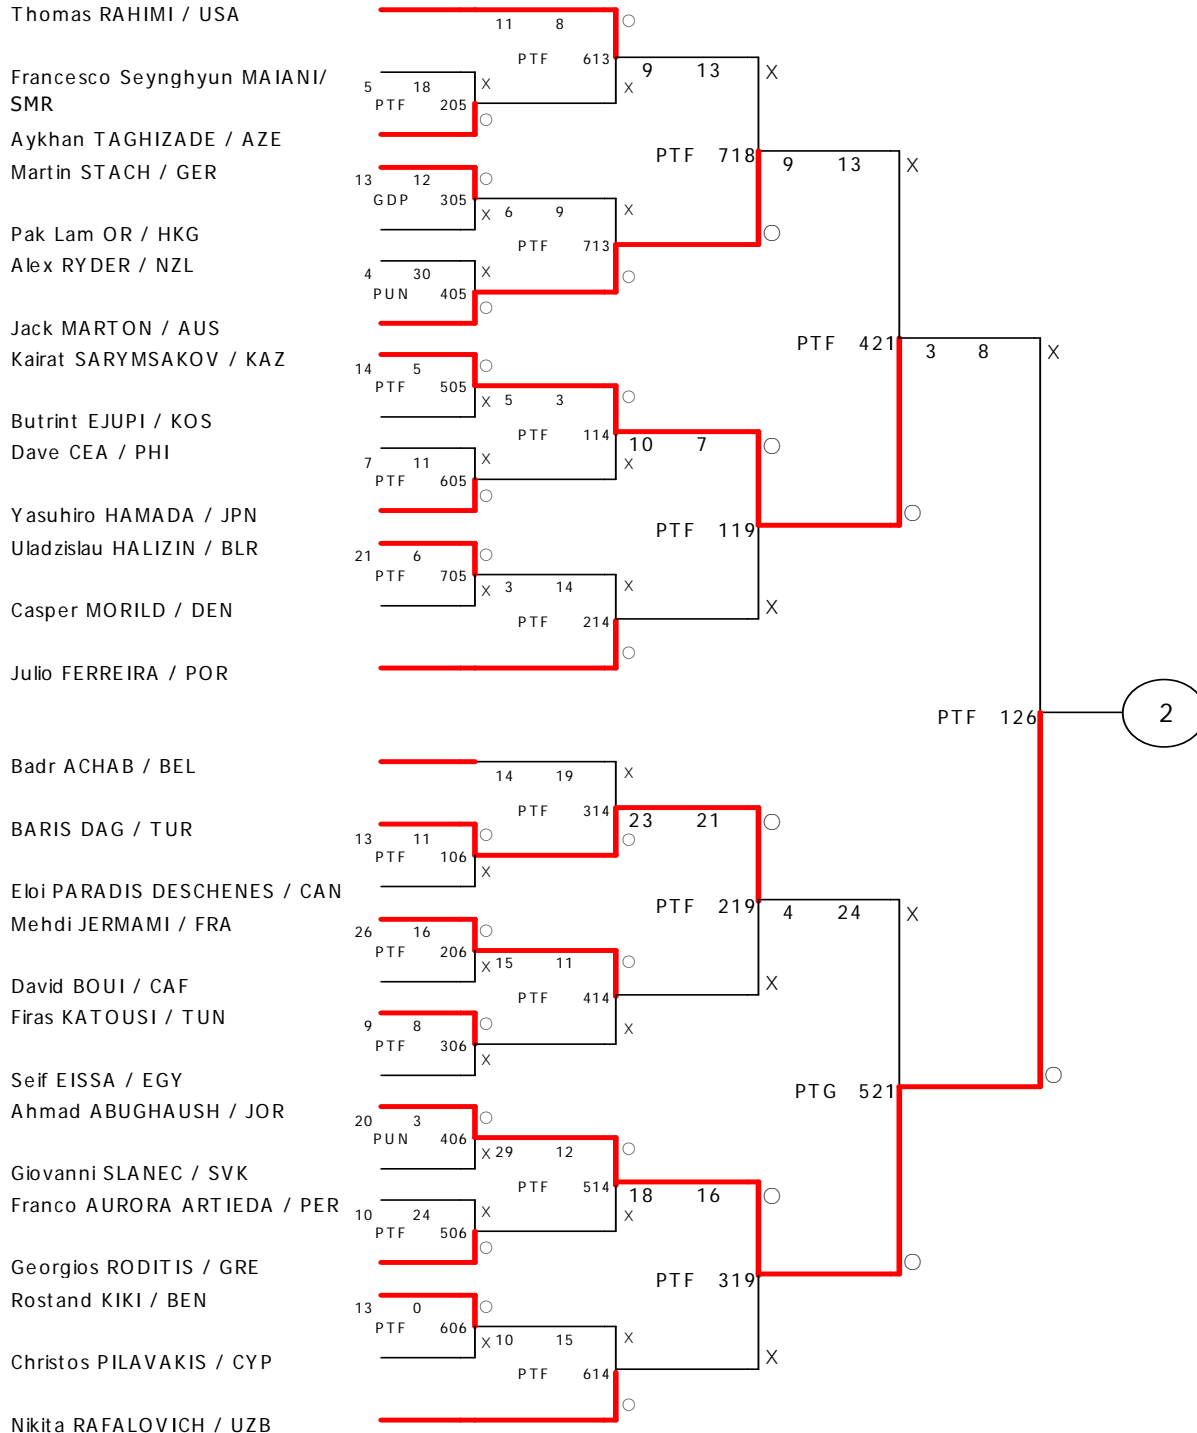

Manchester 2019 World Taekwondo Championships

Seniors/M -74kg

Gold		
Silver		
Bronze		
Bronze	Kairat SARYMSAKOV	KAZ