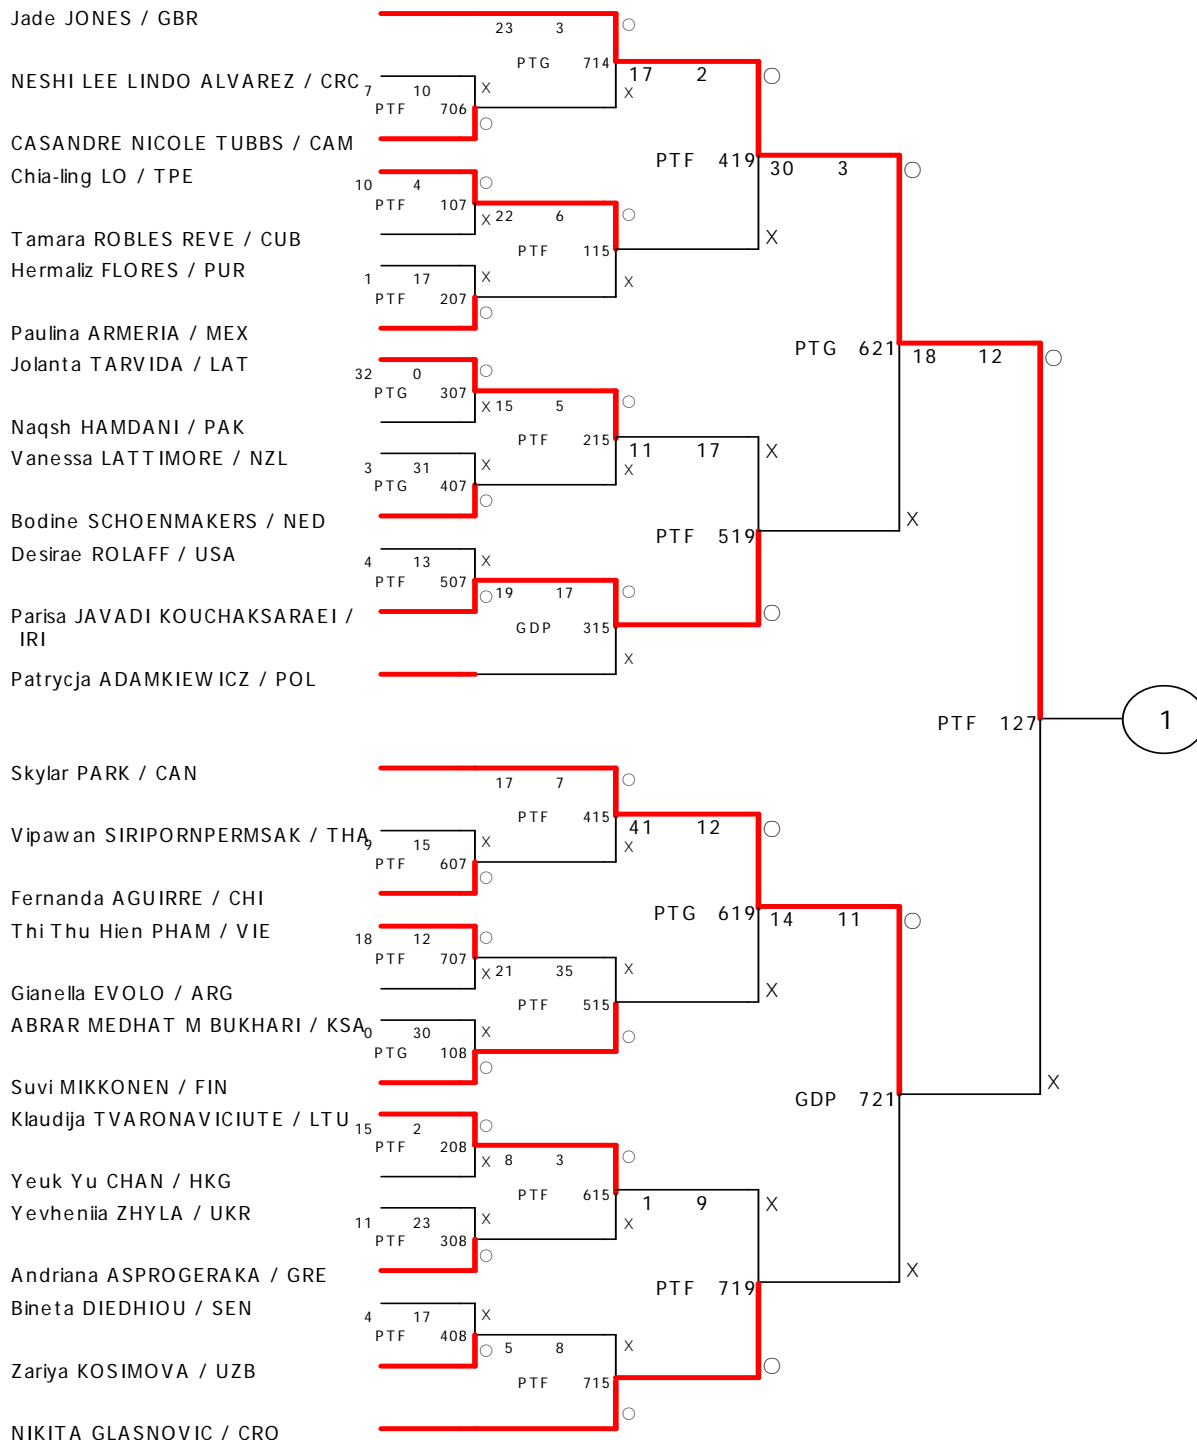

Manchester 2019 World Taekwondo Championships

Seniors/W -57kg

Gold		
Silver		
Bronze		
Bronze	Skylar PARK	CAN