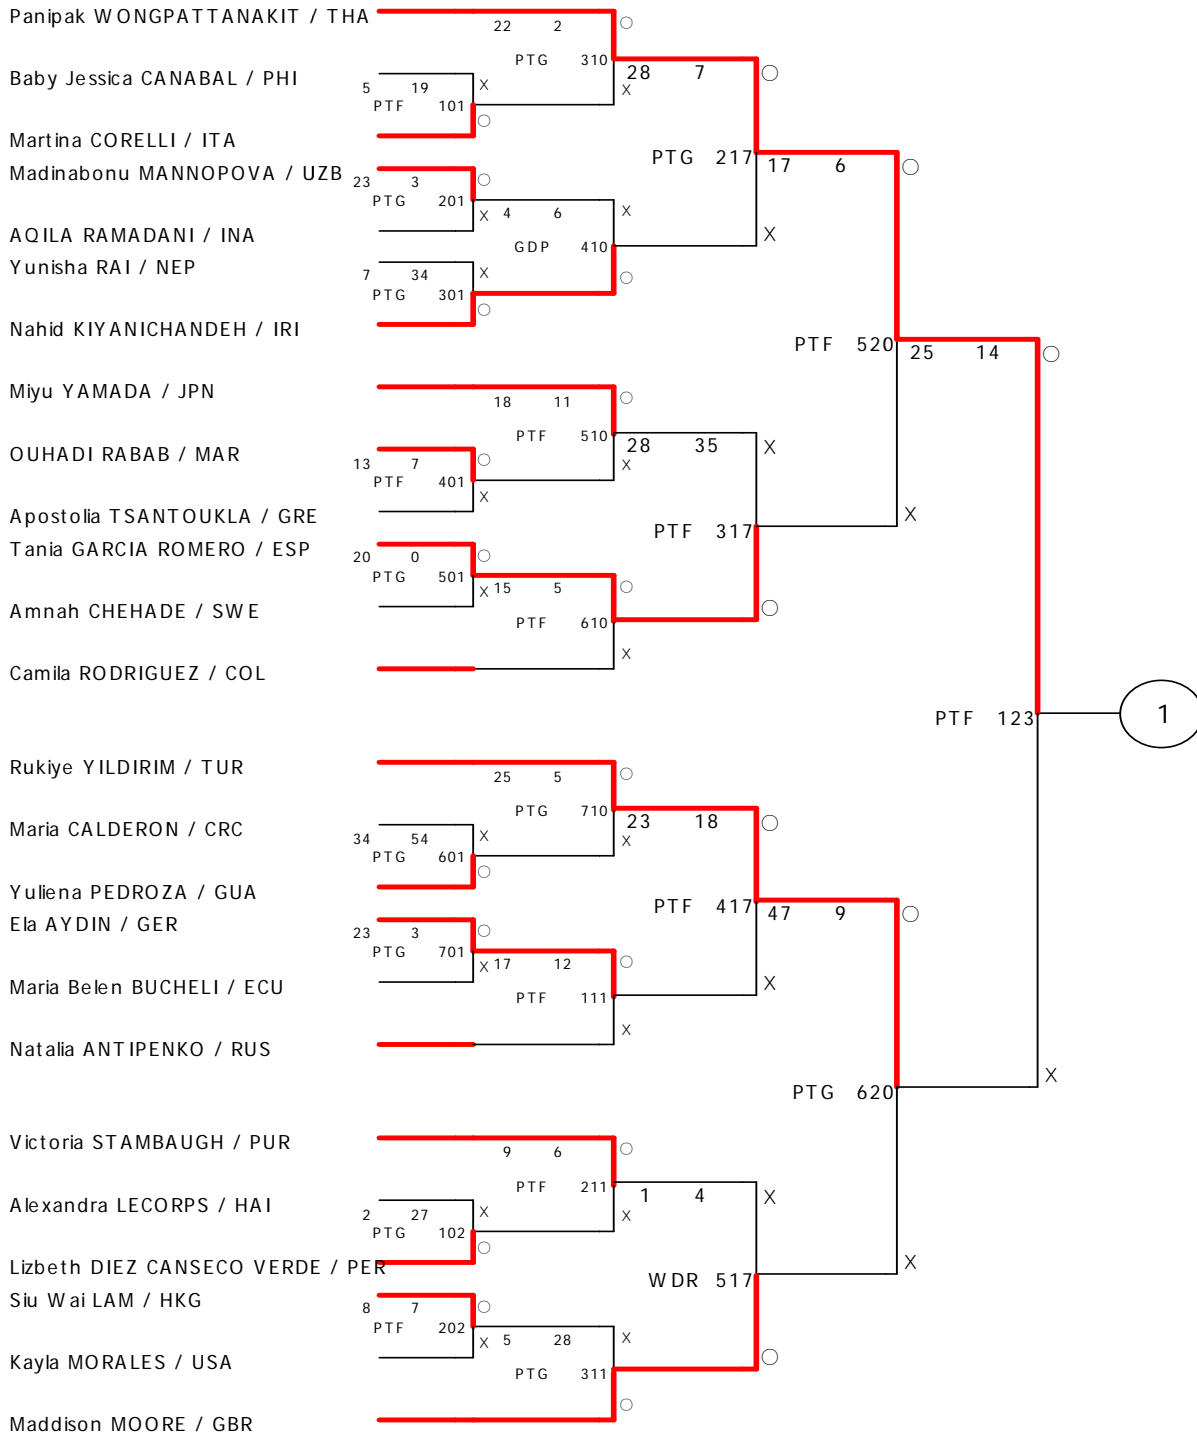

Manchester 2019 World Taekwondo Championships

Seniors/W -49kg

Gold		
Silver		
Bronze		
Bronze	Rukiye YILDIRIM	TUR