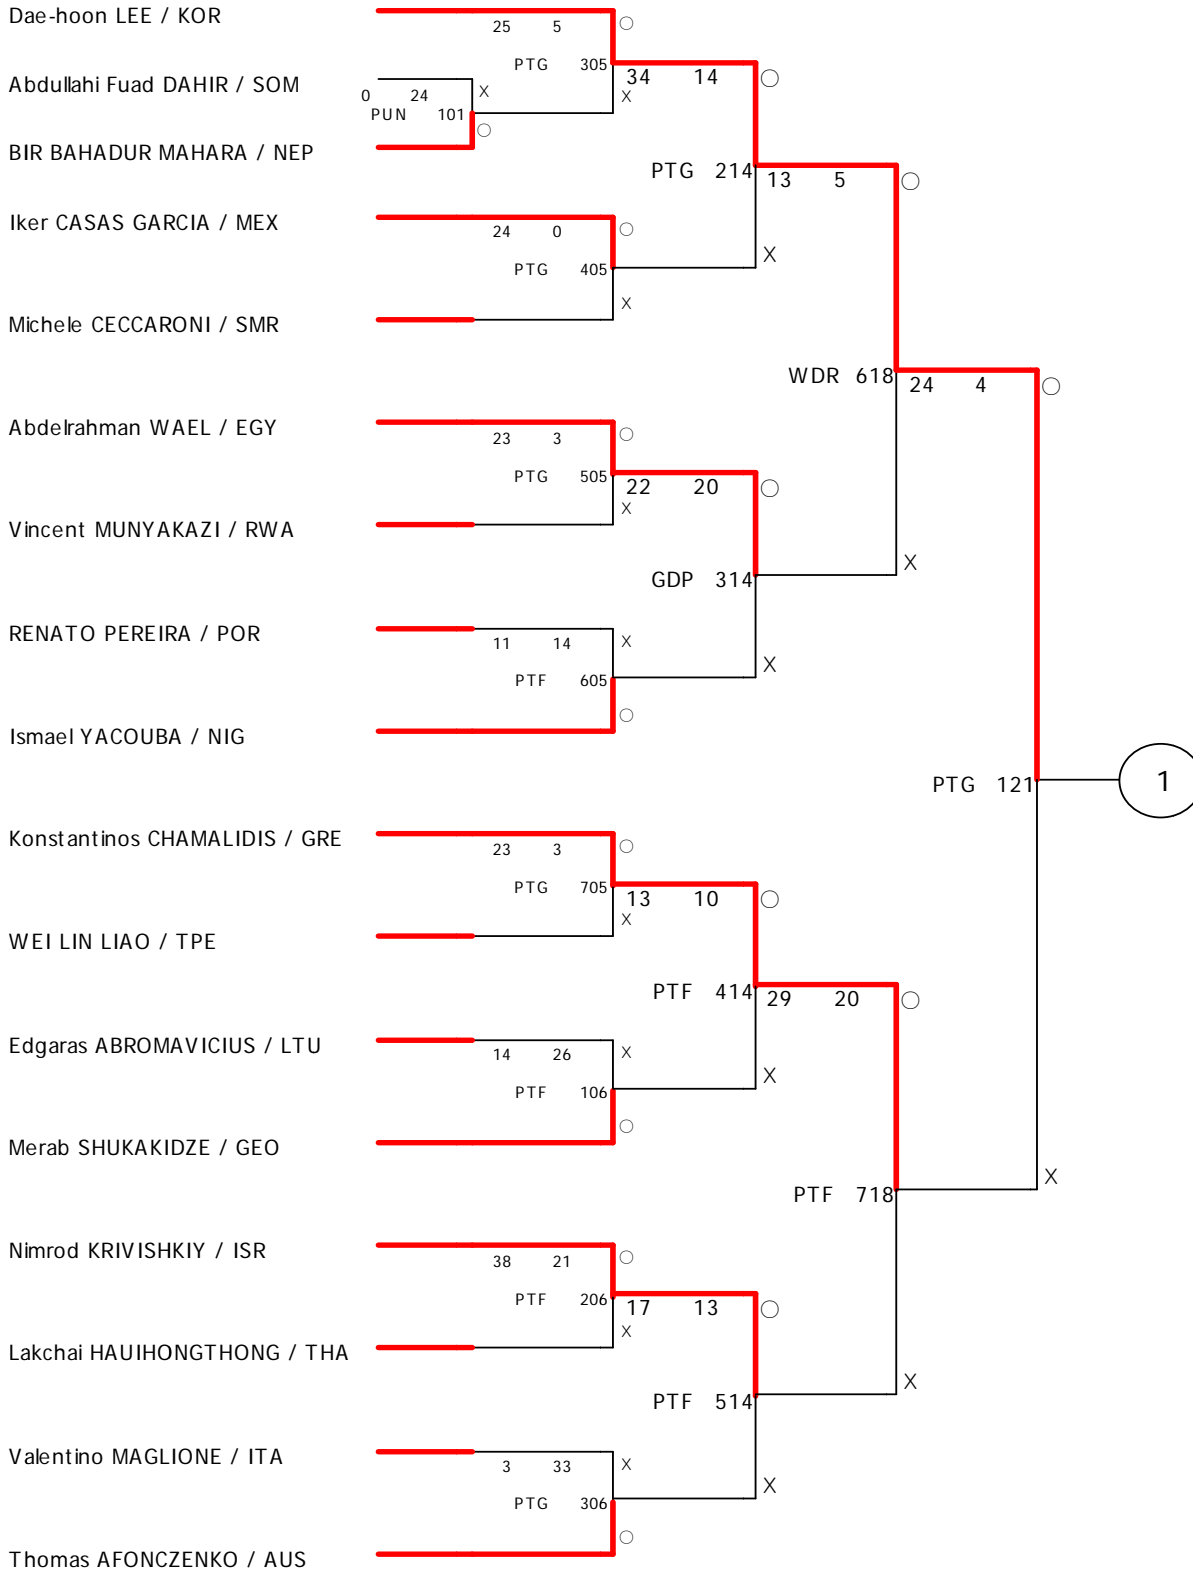

Manchester 2019 World Taekwondo Championships

Seniors/M -54kg

Manchester 2019 World Taekwondo Championships

Seniors/M -54kg

Manchester 2019 World Taekwondo Championships

Seniors / M -54kg

Jun-seo BAE / KOR

53 24

130

Georgy POPOV / RUS

Gold	Jun-seo BAE	KOR
Silver	Georgy POPOV	RUS
Bronze	Paulo MELO	BRA
Bronze	Armin HADIPOUR SEIGHALANI	IRI

Manchester 2019 World Taekwondo Championships

Seniors/M -68kg

Manchester 2019 World Taekwondo Championships