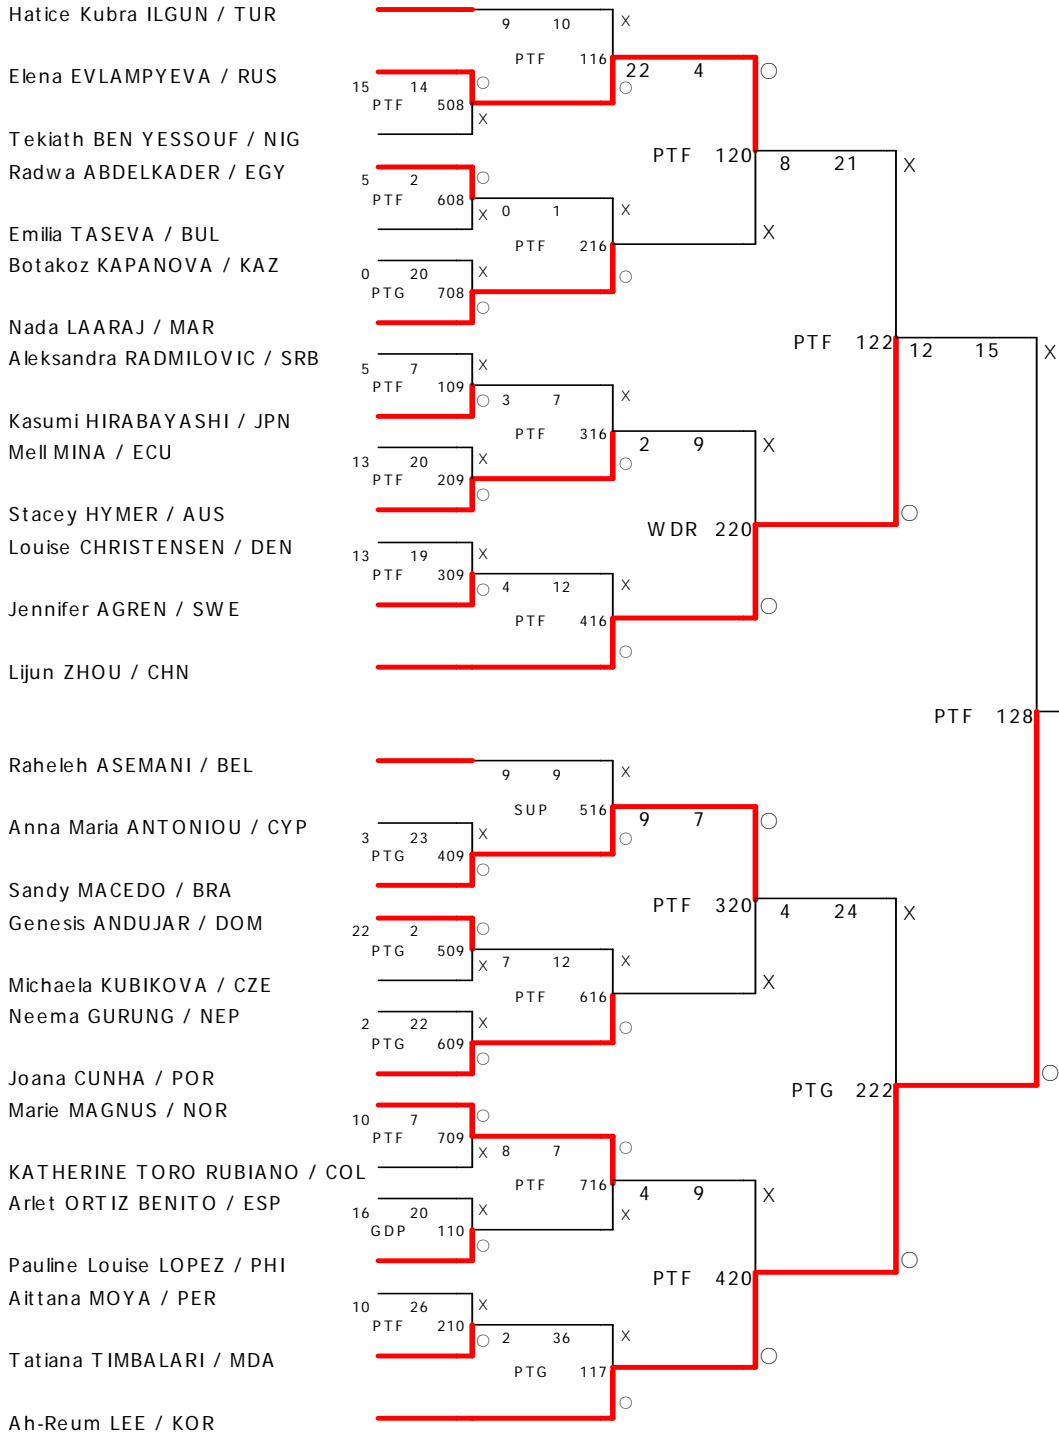

Manchester 2019 World Taekwondo Championships

Seniors/W -57kg

Gold		
Silver		
Bronze		
Bronze	Lijun ZHOU	CHN