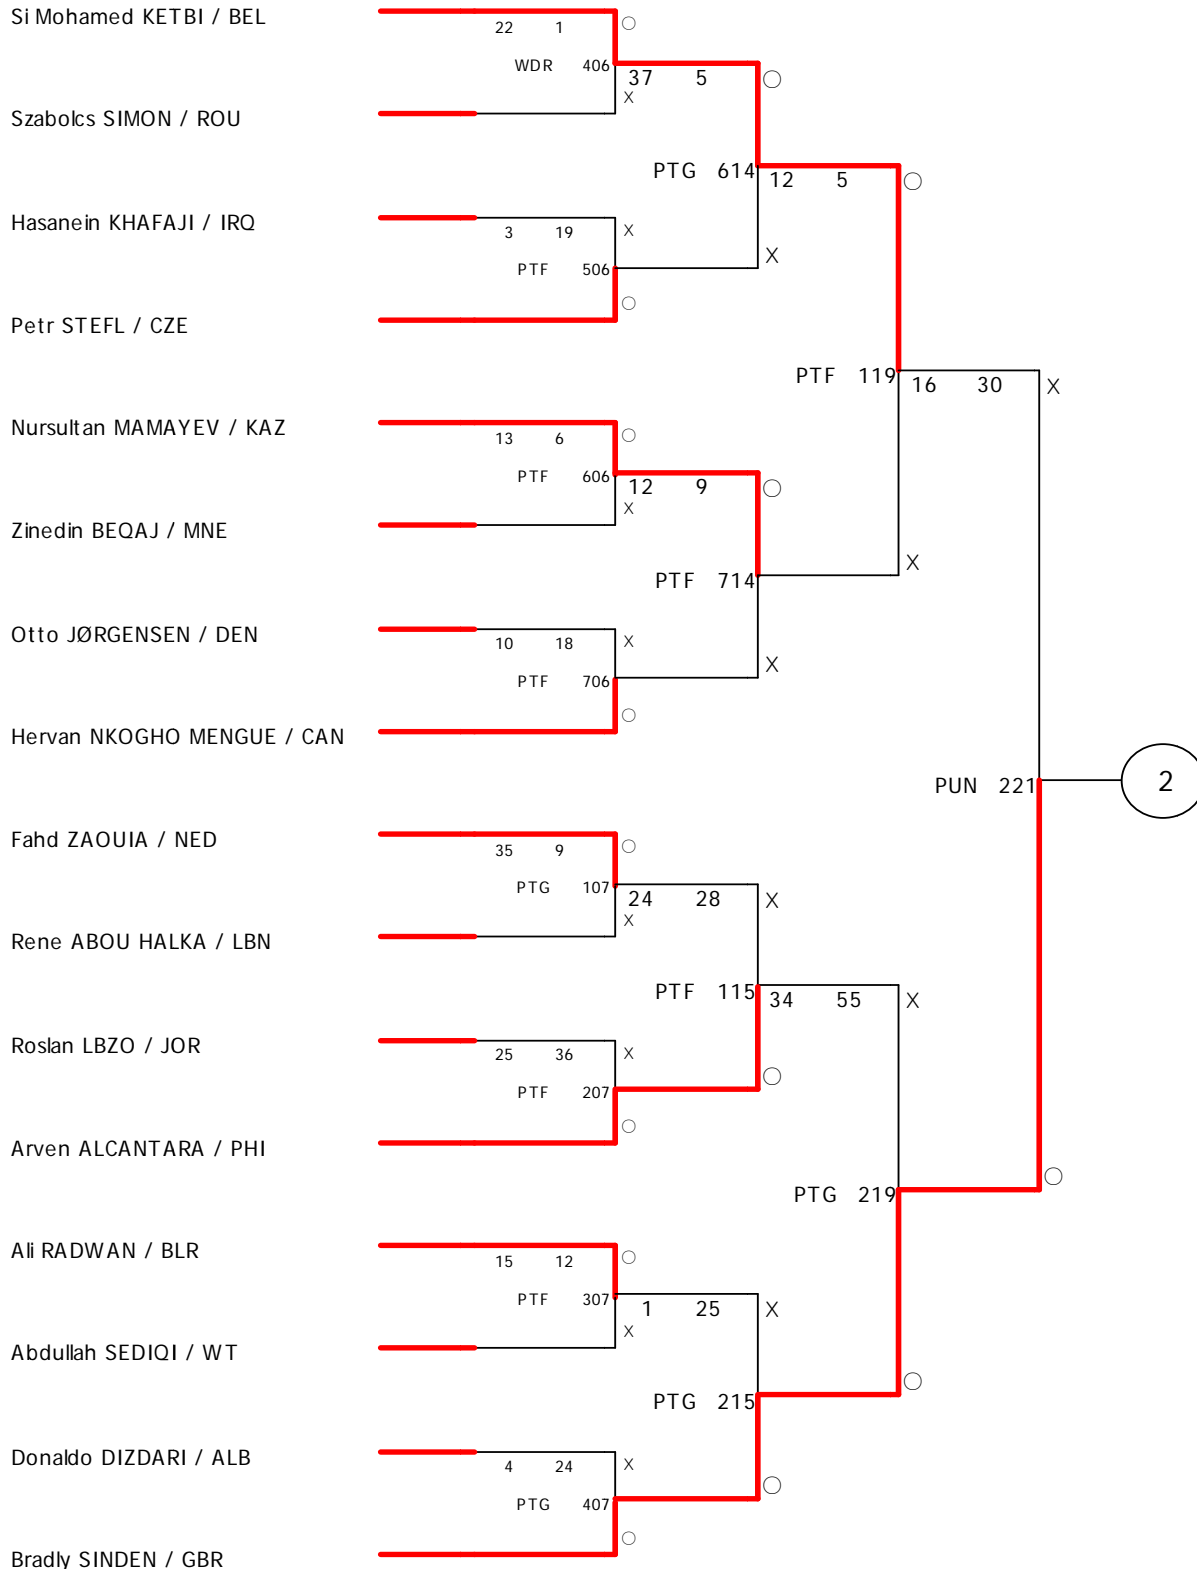

130

Georgy POPOV / RUS

Gold	Jun-seo BAE	KOR
Silver	Georgy POPOV	RUS
Bronze	Paulo MELO	BRA
Bronze	Armin HADIPOUR SEIGHALANI	IRI

Manchester 2019 World Taekwondo Championships

Seniors/M -68kg

Manchester 2019 World Taekwondo Championships

Seniors/M -68kg

Manchester 2019 World Taekwondo Championships

Seniors/M -68kg

Manchester 2019 World Taekwondo Championships

Seniors/M -68kg

Manchester 2019 World Taekwondo Championships

Seniors / M -68kg

Dae-hoon LEE / KOR