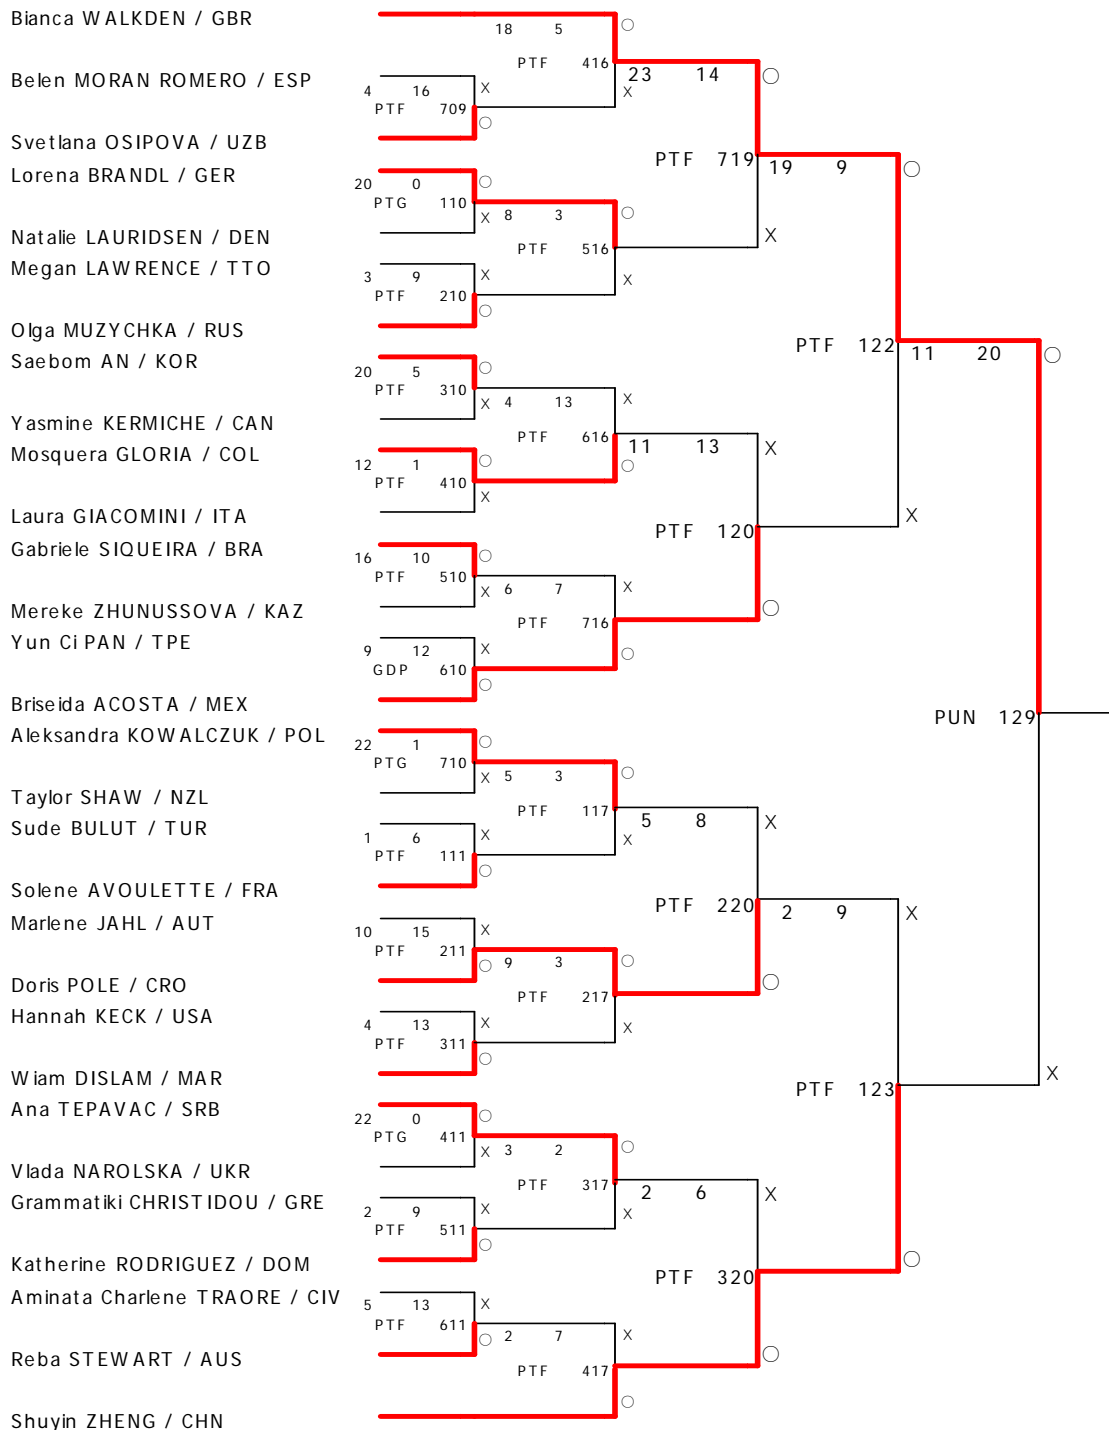

Manchester 2019 World Taekwondo Championships

Seniors/W +73kg

Gold	Bianca WALKDEN	GBR
Silver	Shuyin ZHENG	CHN
Bronze	Doris POLE	CRO
Bronze	Briseida ACOSTA	MEX