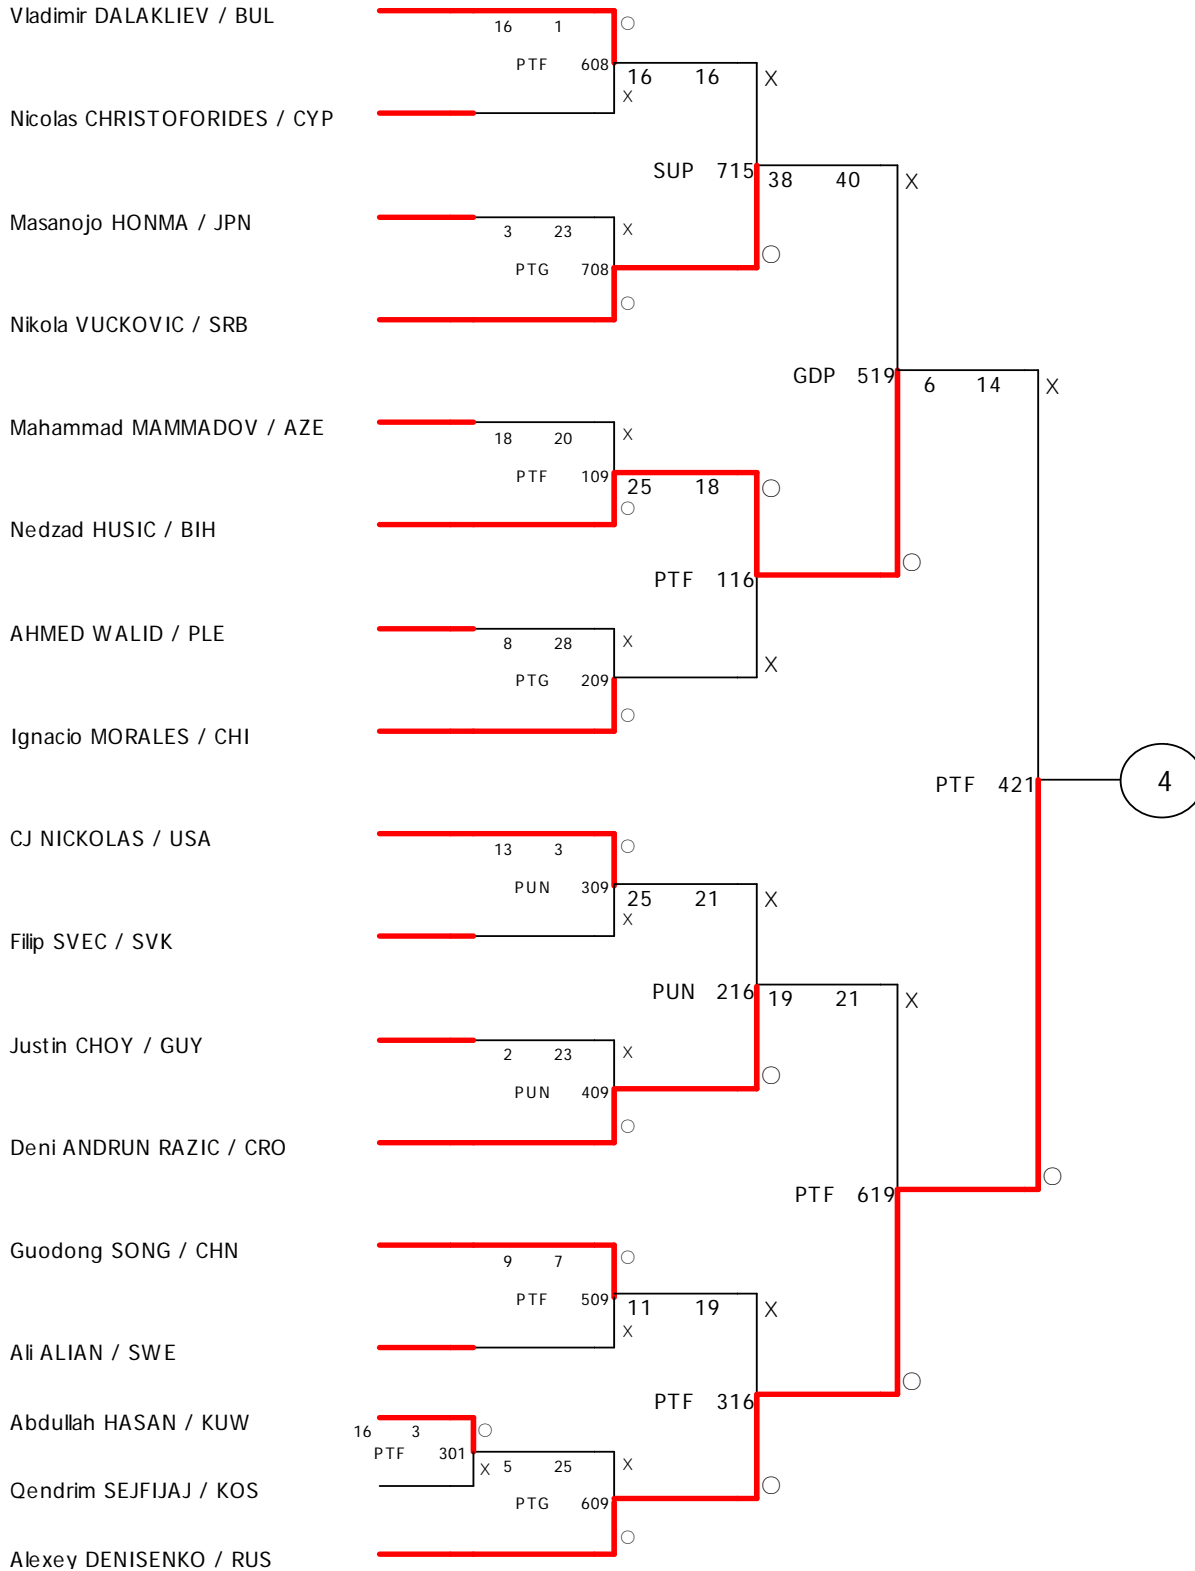

Seniors/M -68kg

Manchester 2019 World Taekwondo Championships

Seniors/M -68kg

Manchester 2019 World Taekwondo Championships

Seniors/M -68kg

Manchester 2019 World Taekwondo Championships

Seniors / M -68kg

Dae-hoon LEE / KOR